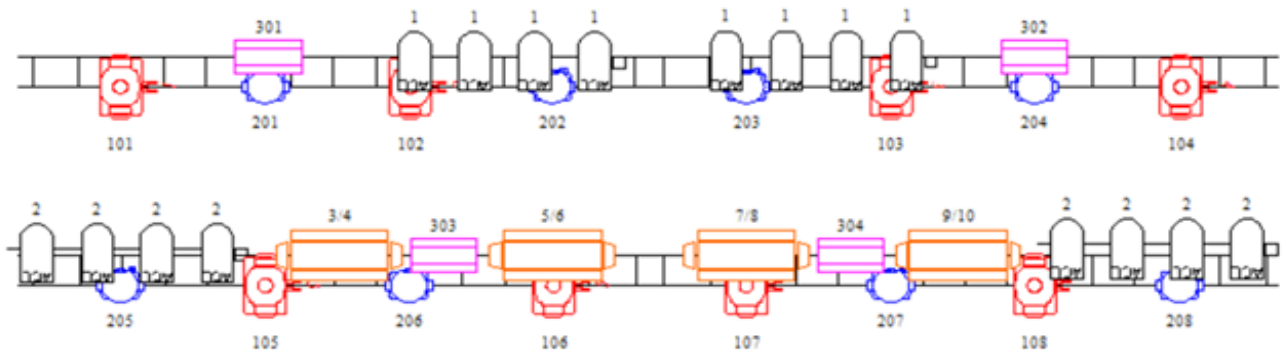

Legend

Symbol	Name	Count	Spares	Wattage	Lamp	Lens	Fixture Options
	Atomic 3000	4		3600	XOP 7-OF		Channels: 4; Lamp Operation: Strobe
	4-Lite Mini Brute 2 cct	4		2600	FCX		
	ACL	16		250	ACL		
	Robin 300E Spot	8		440	MSR GOLD 300/2 FastFit		Mode: 1
	Robin LEDWash 300 Modes 2-4	8		225	LED		Mode: 2; Speed: m Time